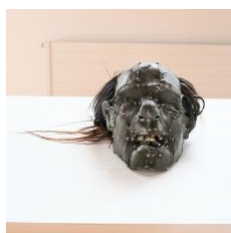

Hannah Kidd

$5,950

Tūmatauenga, 2020
Corrugated iron and steel rod
180 x 230 x 290 mm