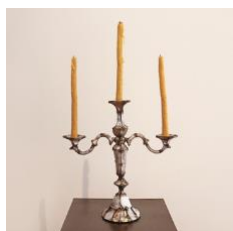

Hannah Kidd
Candelabra, 2020
Corrugated iron, steel rod and beeswax
735 x 220 x 220 mm

$1,600