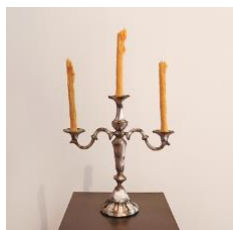

Hannah Kidd
Candelabra, 2020
Corrugated iron, steel rod and beeswax
690 x 420 x 150 mm

$1,600