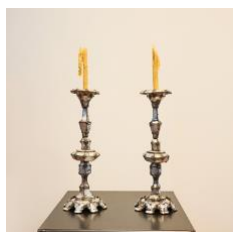

Hannah Kidd
Candlesticks, 2020
Corrugated iron, steel rod and beeswax
750 x 200 x 200 mm

$3,100 for both