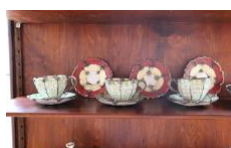

\$5,950

**Hannah Kidd**  
*Nana's Teeth*, 2020  
Corrugated iron and steel rod  
85 x 105 x 85 mm

\$1,250

**Hannah Kidd**  
*Prince Albert*, 2020  
Corrugated iron and steel rod  
Teacup Stack: 145 x 125 x 110 mm  
Saucer Stack: 40 x 150 x 150 mm  
Teacup: 80 x 125 x 90 mm  
Saucer: 30 x 55 x 55 mm

\$3,000

**Hannah Kidd**  
*Aunty O'Brian's*, 2020  
Corrugated iron and steel rod  
Teacups: 70 x 120 x 90 mm  
Saucers: 25 x 145 x 40 mm

\$3,000

**Hannah Kidd**  
*Figgis Vases, 2020*  
Corrugated iron and steel rod  
390 x 250 x 125 mm each